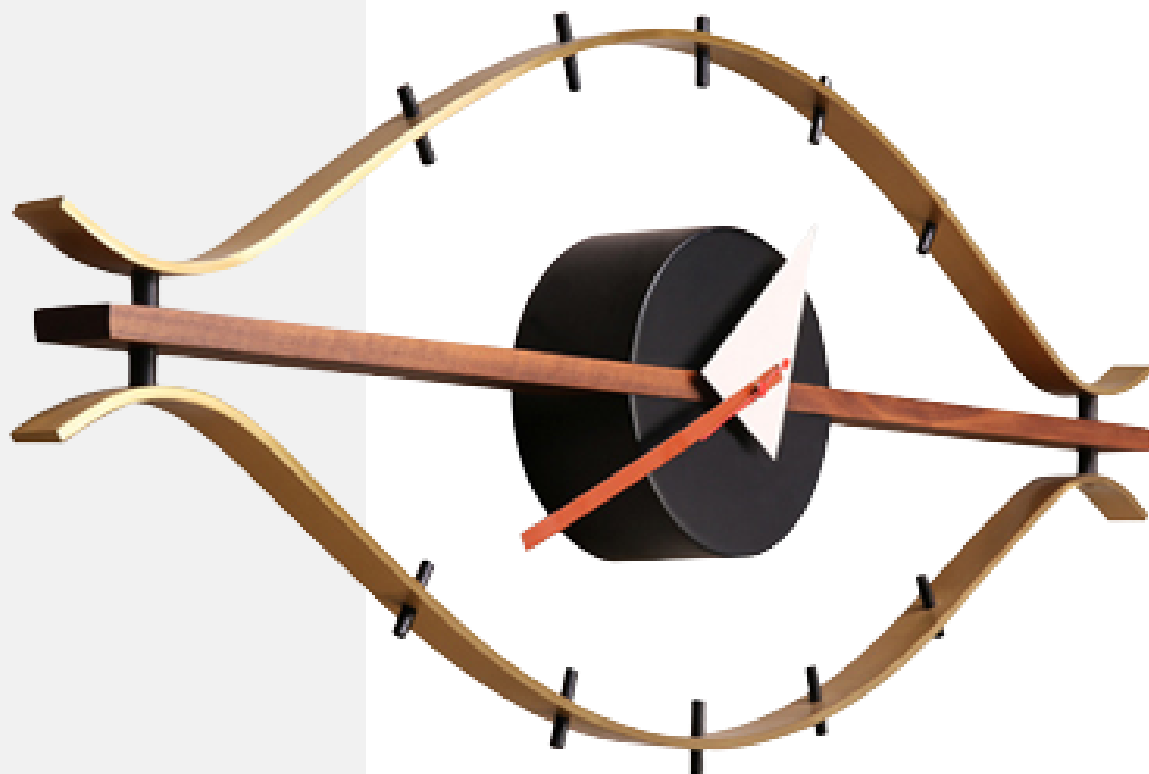

30.000Ft

George Nelson

Eye Wall Clock

ikon
D E C O

www.ikondeco.hu

110.000Ft

George Nelson

Wall Clock series