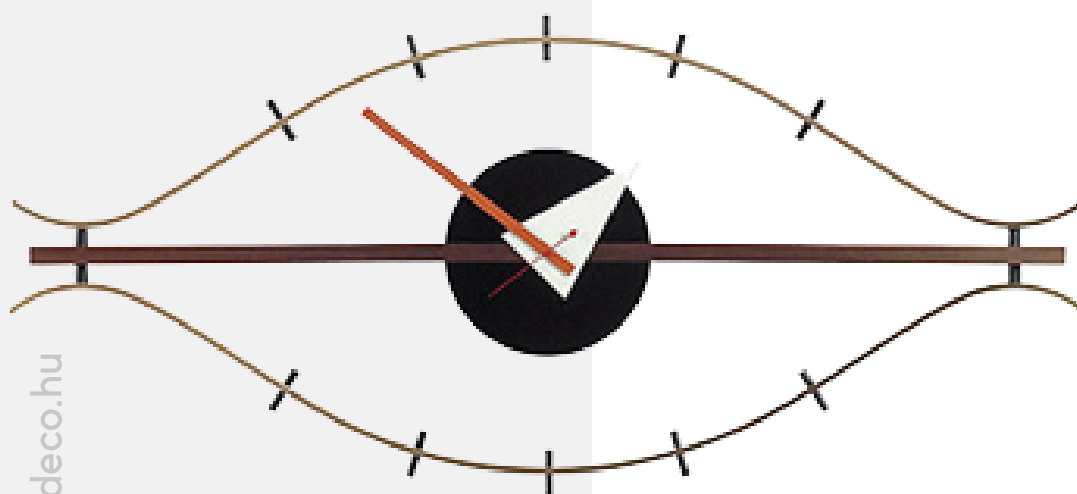

30.000Ft

George Nelson

Eye Wall Clock

ikon
D E C O

www.ikondeco.hu

110.000Ft

George Nelson

Wall Clock series