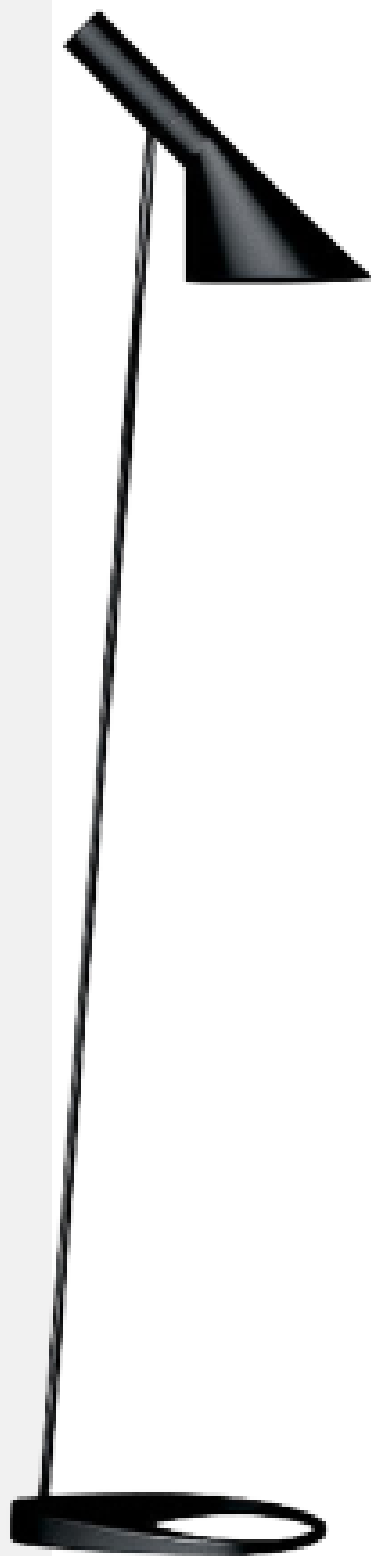

Louise Poulsen

AJ Lamps

ikon
D E C O

www.ikondeco.hu