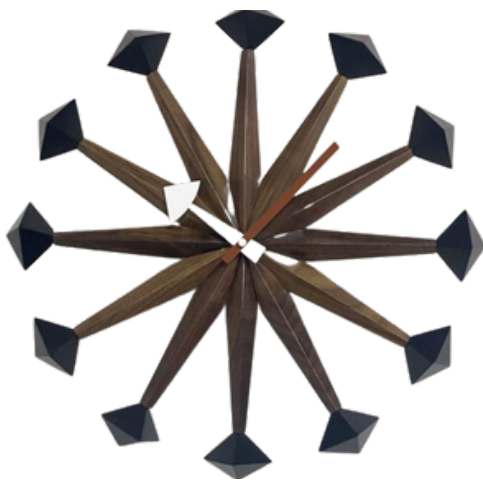

Walnut/Black